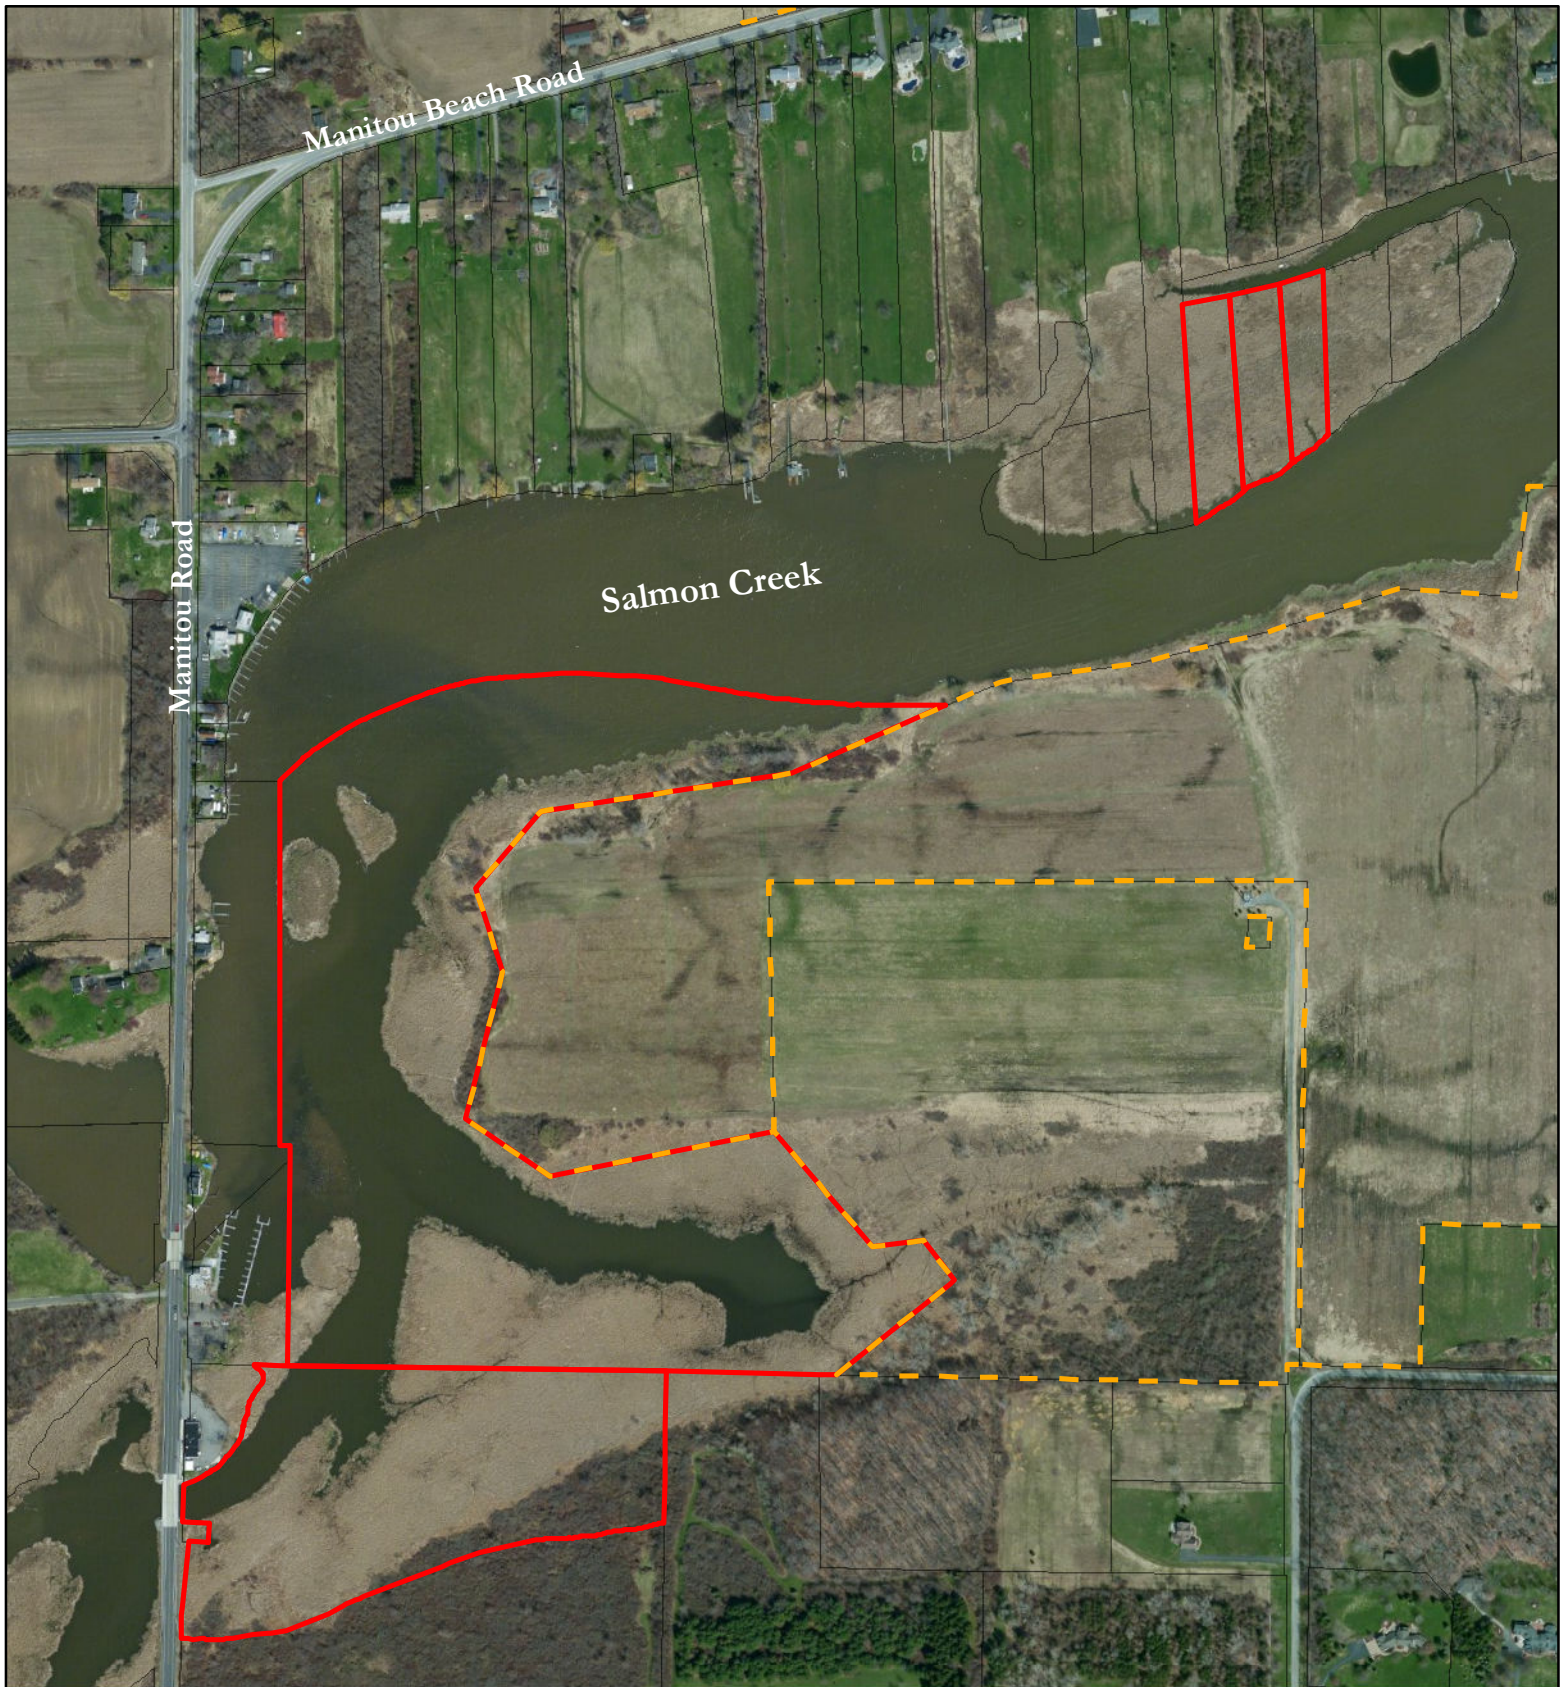

# Salmon Creek Preserve

± 45 acres | Greece, NY

**Note:** Access to the property is by water only.

Salmon Creek Preserve

State/County/Town owned

Tax parcel boundary

[www.geneseeandtrust.org](http://www.geneseeandtrust.org)