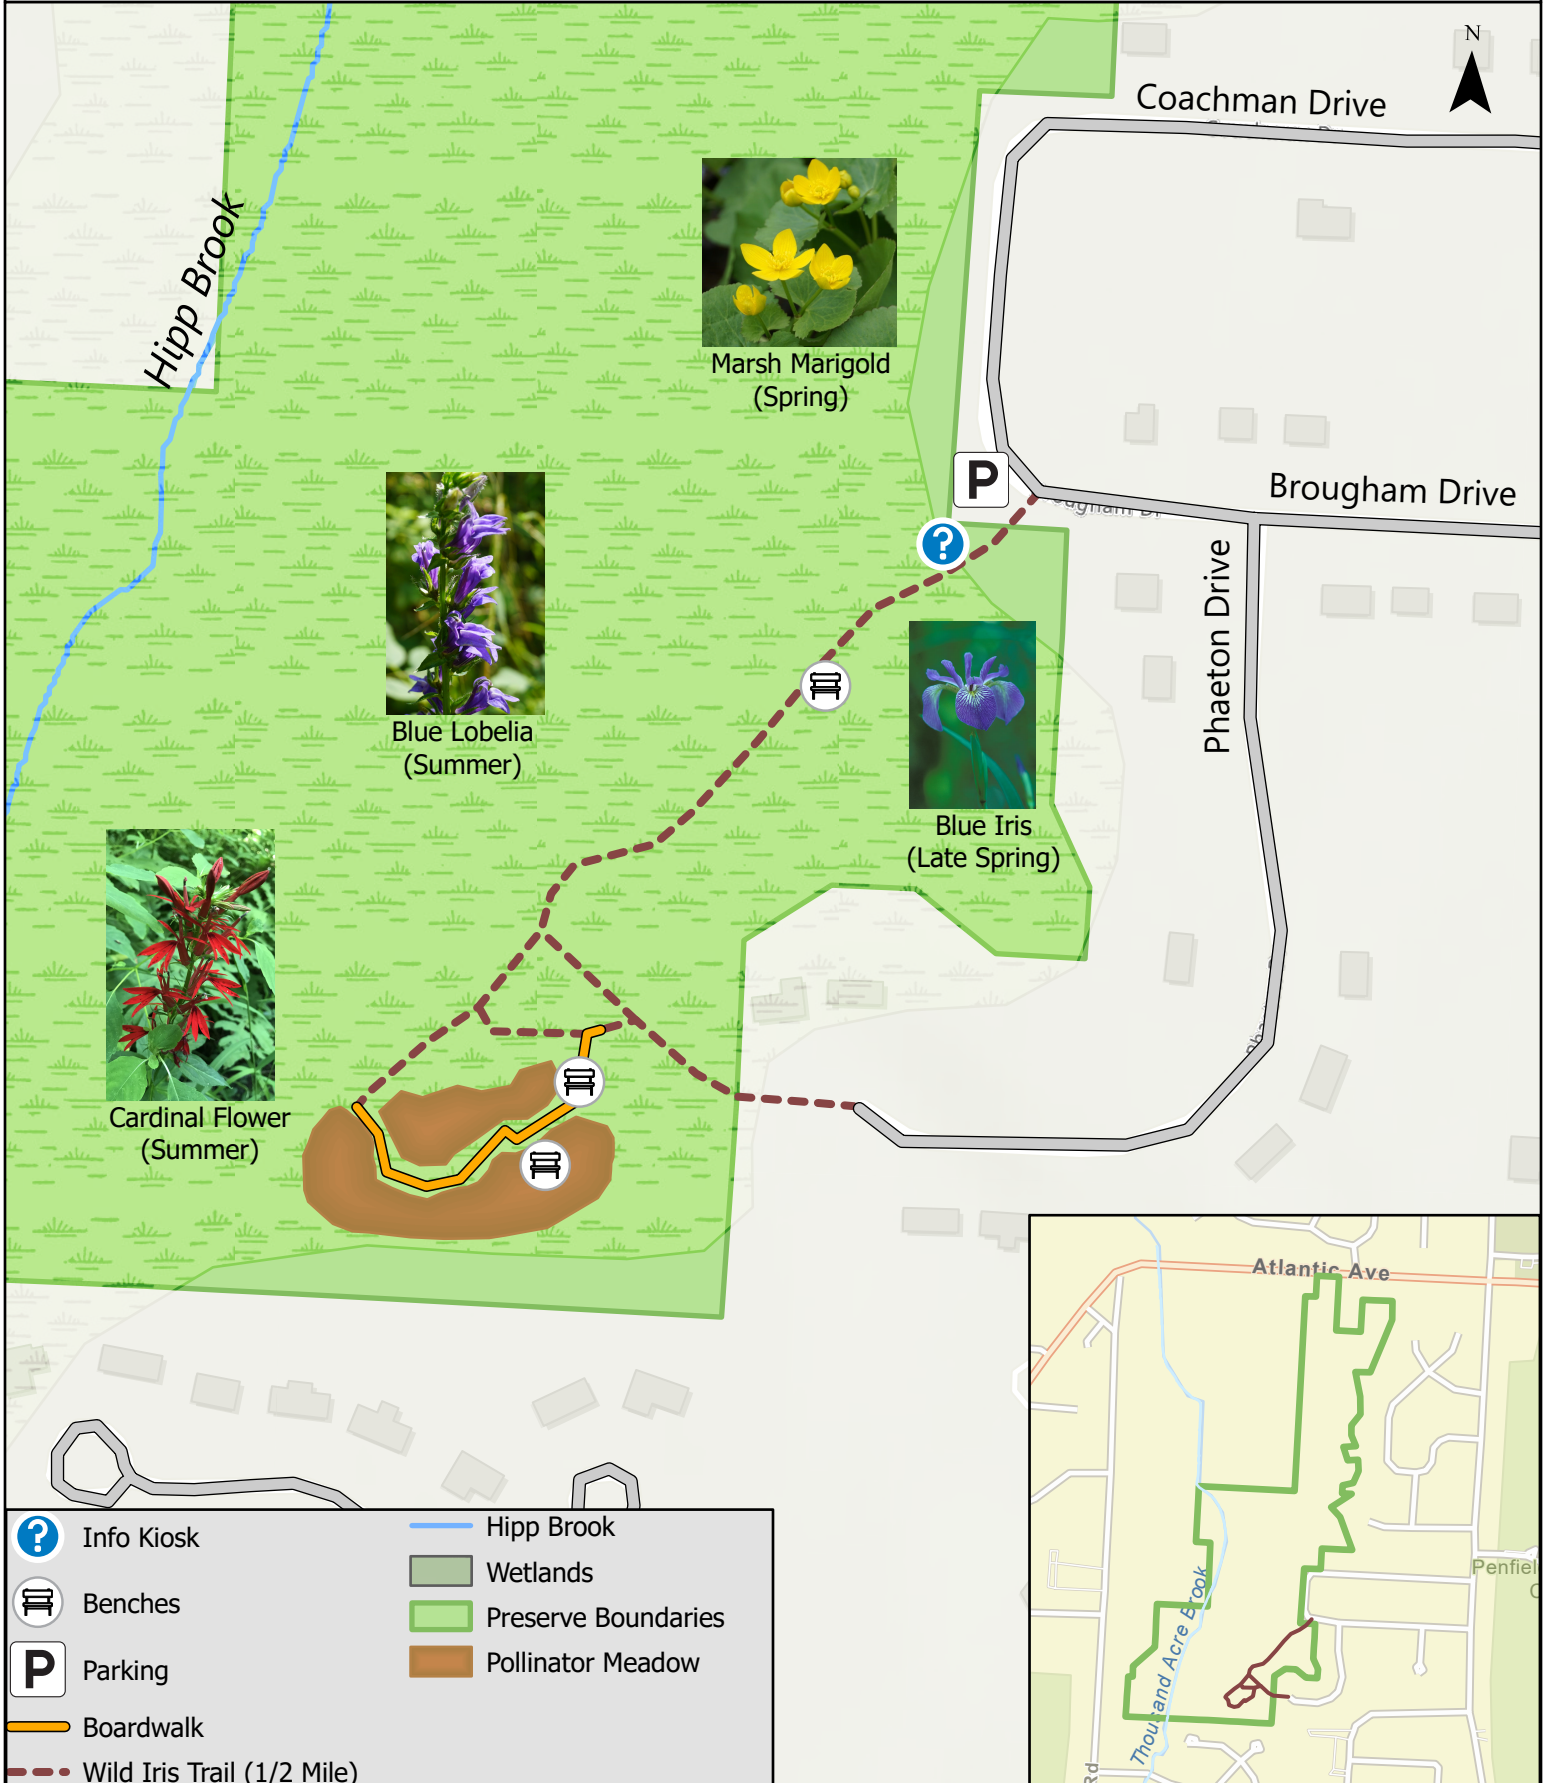

# Hipp Brook Preserve

110 Coachman Drive, Penfield, NY 14526 | 94 Acres

Family

Dogs

Recreation

Habitat

	Info Kiosk		Hipp Brook
	Benches		Wetlands
	Parking		Preserve Boundaries
	Boardwalk		Pollinator Meadow
	Wild Iris Trail (1/2 Mile)		

Photos taken by Elinor Osborn and Genesee Land Trust Staff

@GeneseeLandTrust