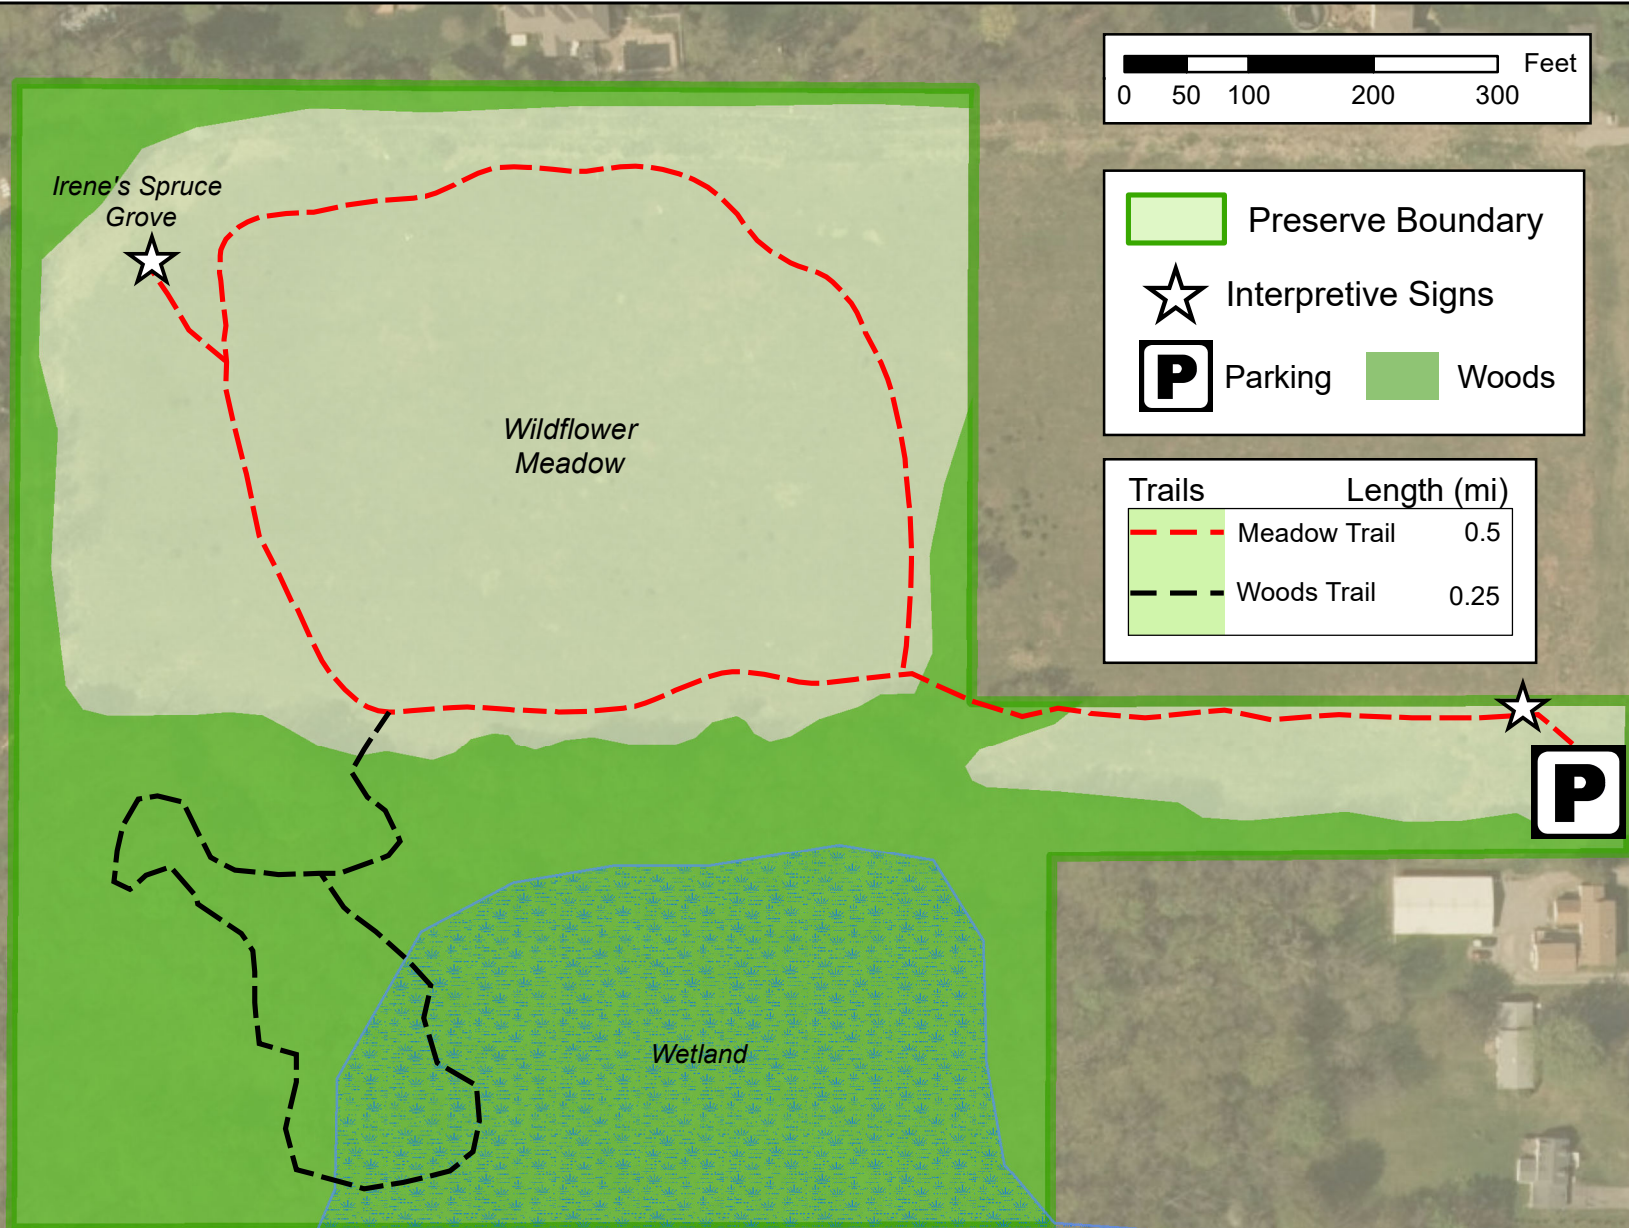

GENESEE
LAND TRUST

IRENE GOSSIN NATURE PRESERVE

18 Acres | 1651 Five Mile Line Road, Penfield, NY

46 Prince Street, Suite LL005

Rochester, NY 14607

(585) 256 - 2130

www.geneseeandtrust.org

Preserve Boundary

Interpretive Signs

Parking Woods

| Trails | Length (mi) |
|--------------|-------------|
| Meadow Trail | 0.5 |
| Woods Trail | 0.25 |

Five Mile Line Road