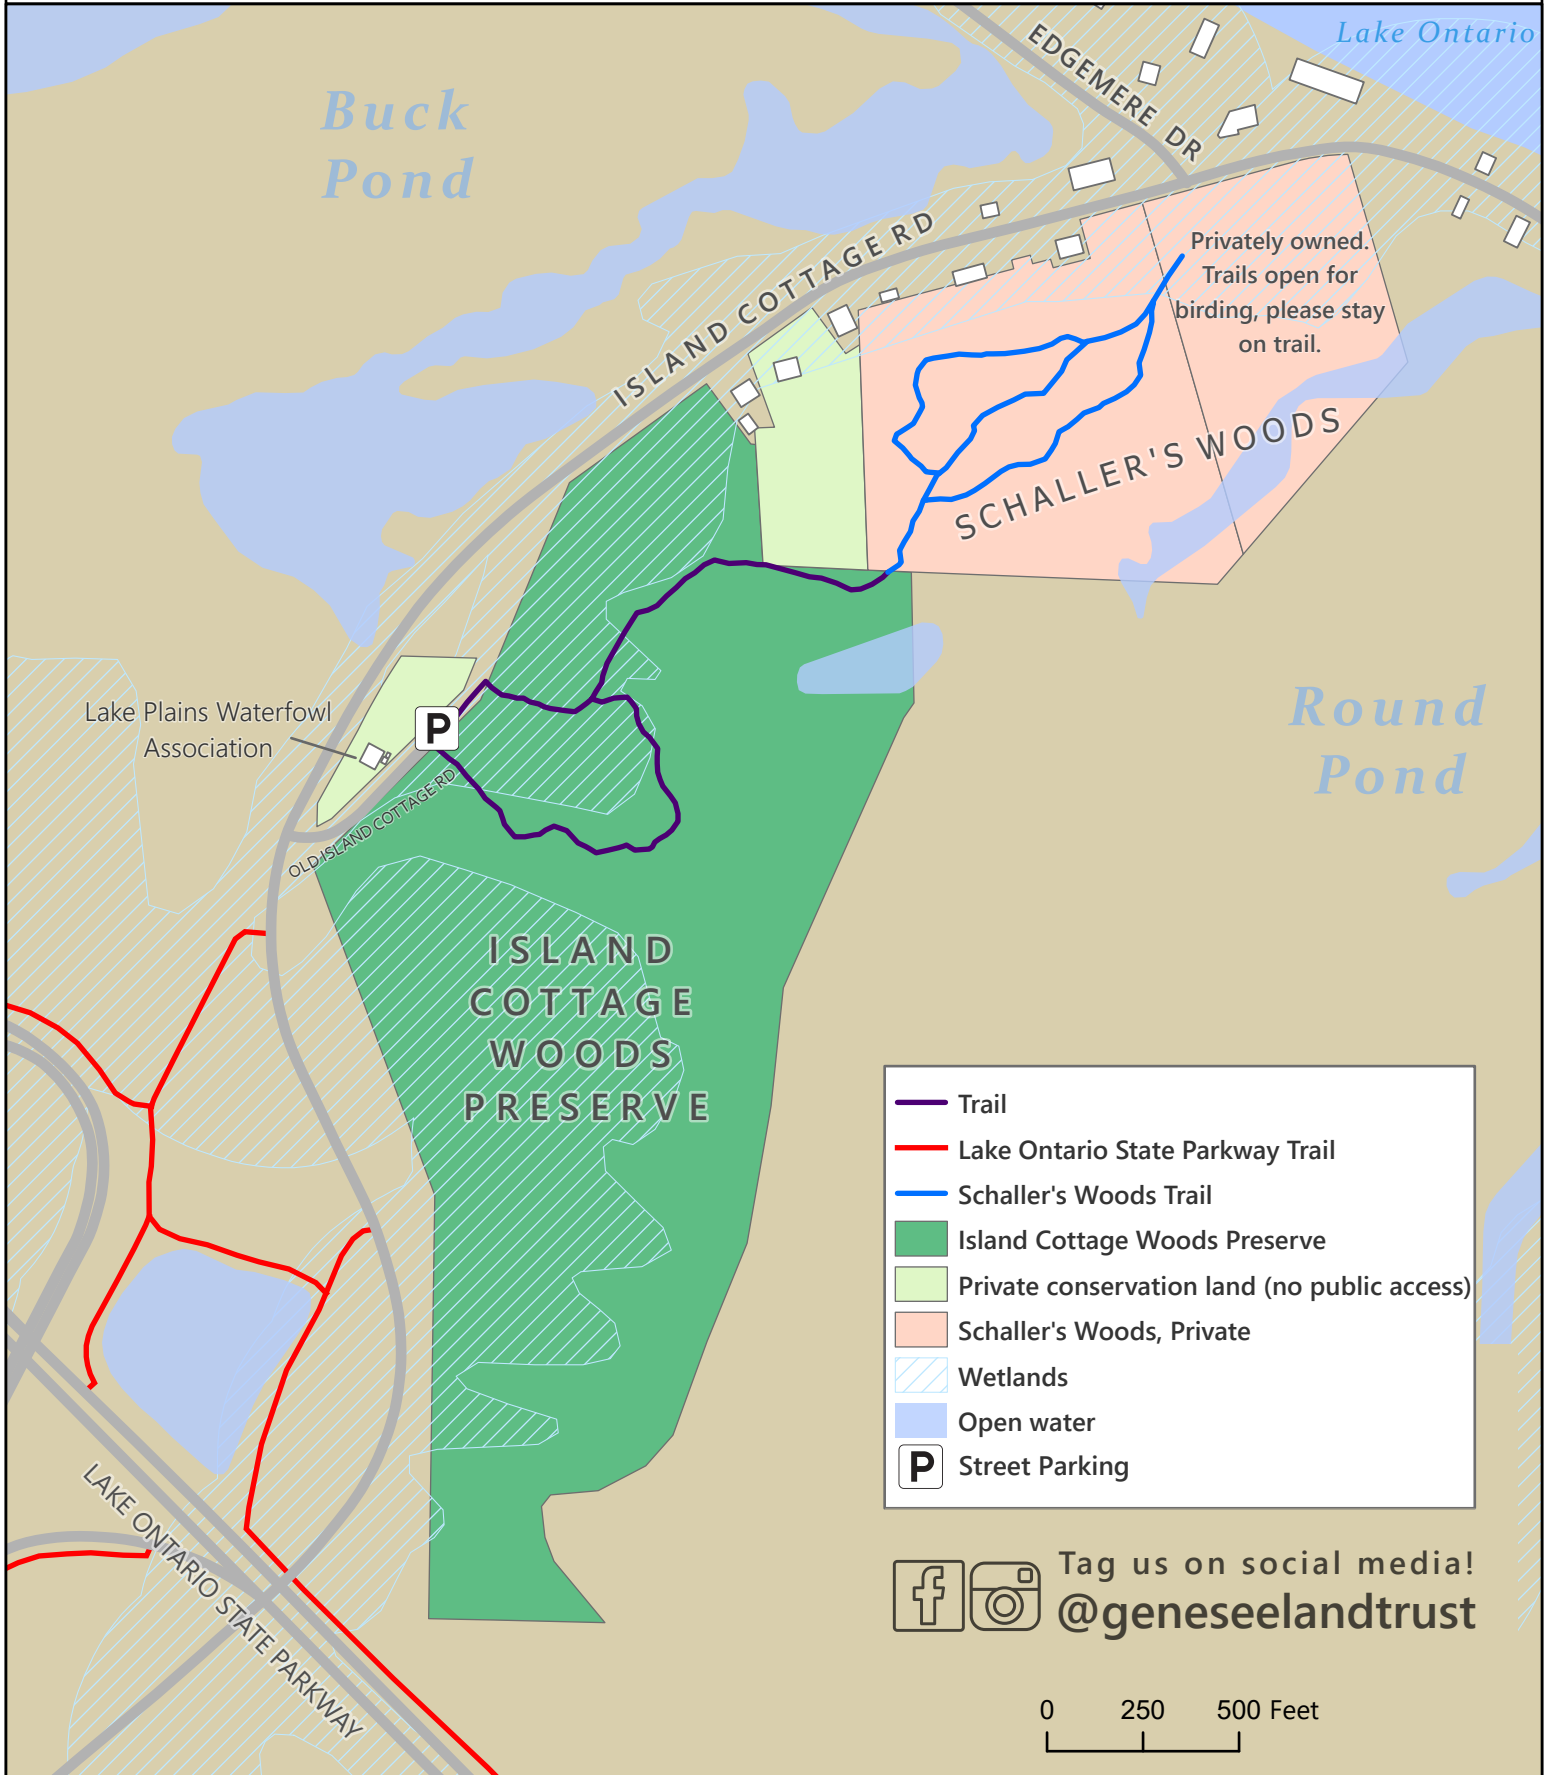

**GENESEEE
LAND TRUST**

(585) 256 - 2130
geneeseelandtrust.org

Island Cottage Woods Preserve

1000 Island Cottage Road, Greece, NY 14612 | 61 Acres

Birding

Recreation

Habitat

Lake Plains Waterfowl Association

Privately owned.
Trails open for
birding, please stay
on trail.

SCHALLER'S WOODS

ISLAND
COTTAGE
WOODS
PRESERVE

Tag us on social media!

@geneeseelandtrust